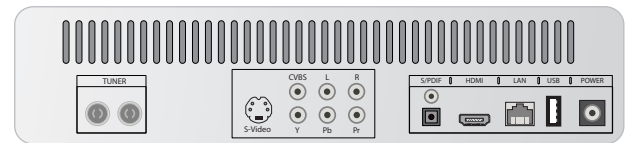

World Model

Physical connections	RF antenna input and output for DVB-T tuner; 10/100 BaseT auto-sensing, auto-negotiation, auto MDI/MDIX RJ45 Ethernet; dual USB 2.0 one on rear, one on front; HDMI 1.3 with HDCP support; S/PDIF optical and coaxial for digital audio; component YPbPr standard and high definition output; composite CVBS output; S-Video output; RCA analog stereo out; dual SCART output with support for composite, RGB, S-video and stereo audio; RJ-11 V.92 modem.
Video	Profiles: MPEG-2 MP@HL; H.264 Main Profile and High Profile to L.4.1; VC-1 to AP@L3, MPEG-4 ASP at Level 4; DivX 3.11, 4.11, 5.x, 6.x Max bit rate 20 Mbps. Resolutions: 480i/p, 576i/p, 720p, 1080i output; up and down scaling across resolutions. TV formats: PAL B/D/G/H/I/M/N, NTSC-M/J, SECAM
Audio	Profiles: MPEG-1/2 layer I, II; MP3; MPEG-2/4 AAC LC and HE; Windows Media Audio, Windows Media Pro Audio. Max bit rate 192 kbps. Features: Stereo down mix
IPTV	Broadcast, multicast, unicast, VoD, MPEG-2 TS, ISMA TS, TCP, UDP, RTP, RTSP, IGMP version 2/3, DHCP client, ICMP
Digital broadcast	DVB-T ETSI EN 300 744 (option); SmartCard support (option)
Content protection	Windows DRM; SecureMedia; Verimatrix, Macrovision 7.01 copy protection; DCS; HDCP on HDMI interface; AES to 256 bits, DES/3DES/CSS/CPRM/DTCP
User interface	WebKit or ANT Galio™ (option) browser with JavaScript extensions to support media control and playback. Adobe™ Flash player 6 with ActionScript™ 2. RC5/RC6 infrared remote control; IR keyboard (option); picture in graphic; picture in picture (simultaneous SD+HD display); on screen display; standby on/off modes; full control of video placement and scaling.
Application software	Java Virtual Machine, BitTorrent™ compatible peer-to-peer download, YouTube™ playback
Service features	Windows Media multibit rate, Windows Media multi-audio streams, SAMI sub-titling
Graphics	Video plane, graphics/video plane, dedicated graphics plane, caption/sub-titling plane. 1920x1080 resolution, 32-bit ARGB.
Management	Full API control of all system parameters; embedded web user configuration; remote HTTP and TFTP upgrade
Hard drive	2.5" SATA 160GB (option)
Application processor	400 MHz Dual Core CMT MIPS®/16e; Linux 2.6.12 RAM: 256 MB; Flash memory: 64 MB;
Power requirements	External PSU: 100-250v AC, 50-60 Hz, 1000mA
Environmental	Operating temperature: 0°C to 45°C. Dimensions: 295 x 200 x 58 mm (out of packaging). Weight: 1.9 kg (with hard drive)