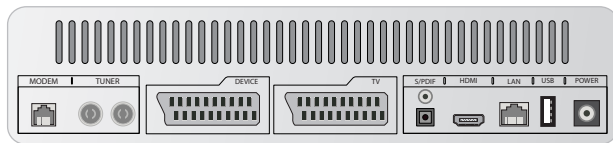

Hybrid IPTV and DVB services with DVR

The STMC-XL can support combined IPTV and digital terrestrial services, with support for pause live TV, scheduled recordings and simultaneous play and record of different channels. The CompleteTV 'unified' interface allows all services, whether DVB or IPTV, to be accessed via a single EPG.

Internet services

Using an IR connected keyboard the STMCs can browse the internet and act as an email/instant messaging client.

DVD quality IPTV services

High quality IPTV services using controlled bandwidth networks and H.264 codecs enable DVD quality hybrid digital services at low bandwidth.

Dedicated Windows Media IPTV services

With full support for playlists, RTSP, multiple bit-rate, sub-titling, trick play, multiple audio tracks and intelligent streaming in Windows Media Services, the STMCs are ideal for end-to-end Windows Media based IPTV services.

Customised services

With its extensive API library, embedded Java Virtual Machine, Adobe Flash player and Fusion Toolkit software, the STMC-XL is the ideal platform for a wide variety of customised video services and applications.

Technical Specifications

European Model